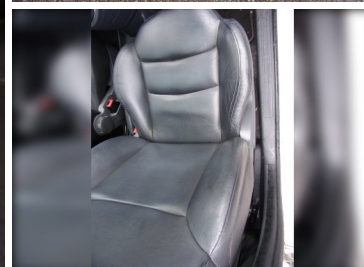

2012(12) Fiat 500 1.2 Lounge 3dr [Start Stop]

£4,795

Engine: Petrol
Body: Hatchback
Gearbox: Manual
Capacity: 1242cc
Colour: White
Mileage: 43,810
CO²: 113g/km
MPG: 58.9mpg
Top Speed: 99mph
BHP: 68bhp
Insurance Grp: 6U

Edwin Ferneyhough
Vehicle Sales
 Rydal Estate,
 Colton Road,
 Rugeley
 Staffordshire, WS15 3HF

| | |
|------------------------|----------------------------|
| 15" ALLOYS | BLUE & ME WITH USB PORT |
| DUALDRIVE PAS | MP3 COMPATIBLE |
| | RADIO/SINGLE CD PLAYER |
| BODY COLOUR BUMPERS | ELECTRIC ADJUSTABLE HEATED |
| | DOOR MIRRORS |
| ELECTRIC FRONT WINDOWS | 1 PASSENGER GRAB HANDLE |
| AUXILLIARY 12V POWER | FRONT PASSENGER UNDERSEAT |
| SOCKET | BOX |
| HEIGHT ADJUSTABLE SEAT | HEIGHT ADJUSTABLE STEERING |
| | WHEEL |
| ISOFIX CHILD SEAT | LEATHER STEERING WHEEL |
| PREPARATION | WITH AUDIO CONTROLS |
| PASSENGER | SEATBACK POCKETS |
| SUNVISOR/ILLUMINATED | SPLIT FOLDING REAR SEAT |
| MIRROR | WITH HEADRESTS |
| CHROME PACK - 500 | ABS/EBD |
| DRIVER AND PASSENGER | DRIVERS KNEE AIRBAG |
| AIRBAGS | SIDE AIRBAGS |
| WINDOW AIRBAGS | LOCKING FUEL FILLER CAP |
| REMOTE CENTRAL LOCKING | SPACE SAVER SPARE WHEEL |

Beautiful vehicle - Glass Roof - Full Black Leather - Service History - 2 Keys